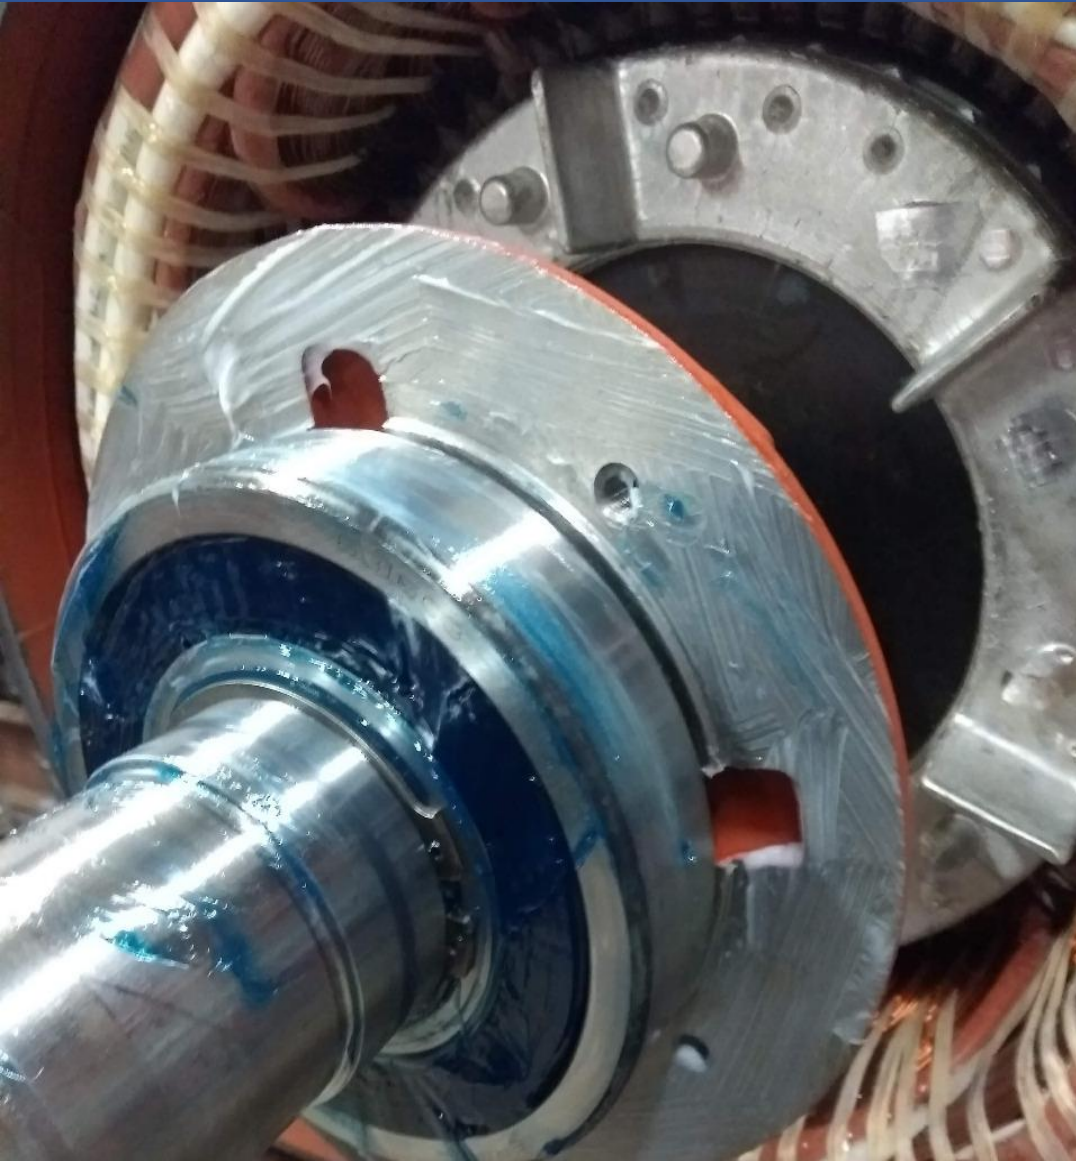

NOSSOS SERVIÇOS NÃO TEM LIMITES

- Serviços mecânicos gerais
- Revisão geral do motor principal e do motor auxiliar

  das marcas mais conhecidas
- Serviços de soldagem aprovados por classe e trabalho de chapa/caldeira
- Serviços de guindaste
- Reparos elétricos e de automação
- Rebobinamento de motores elétricos e alternadores BT e AT
- Fornecimento de lojas de eletrônicos e elétricos
- Reparação e manutenção de equipamentos de navegação e ponte
- Pesquisa de rádio e APTs VDR